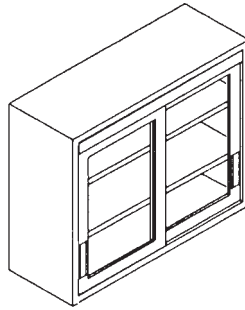

WALL CASE UNITS

W2430-2GH W3630-2GH
 W2436-2GH W3636-2GH
 W2442-2GH W3642-2GH
 W2448-2GH W3648-2GH
 W3030-2GH W4830-2GH
 W3036-2GH W4836-2GH
 W3042-2GH W4842-2GH
 W3048-2GH W4848-2GH

W2430-2GSF W3630-2GSF
 W2436-2GSF W3636-2GSF
 W2442-2GSF W3642-2GSF
 W2448-2GSF W3648-2GSF
 W3030-2GSF W4830-2GSF
 W3036-2GSF W4836-2GSF
 W3042-2GSF W4842-2GSF
 W3048-2GSF W4848-2GSF

WDS3030-00013 open-2-s
 WDS3036-00013 open-2-s
 WDS3048-00013 open-2-s

CORNER WALL CASE UNITS

WC3018-000
 WC3618-000
 WC3018-00016
 WC3618-00016

WC3018-1SH(RorL)
 WC3618-1SH(RorL)
 WC3018-1SH(RorL)16
 WC3618-1SH(RorL)16

WC3018-1GH(L)
 WC3618-1GH(L)
 WC3018-1GH(L)16
 WC3618-1GH(L)16

WC3018-1GH(R)
 WC3618-1GH(R)
 WC3018-1GH(R)16
 WC3618-1GH(R)16

NOTE: When ordering units with configurations that are non-standard, drawings must accompany order.
NOTE: 16" deep corner wall case dimension = 28 11/16"