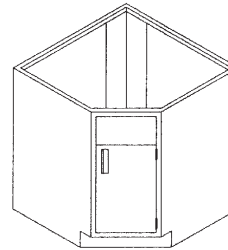

CORNER BASE CABINET *Sitting/Desk Height*

Typical Dimensions

C2914-100(L)

C2914-100(R)

*(SHOWN WITH OPTIONAL
LAZY SUSAN INSTALLED)*

CORNER SINK BASE CABINETS *Sitting/Desk Height*

C2914-10S(L)

C2914-10S(R)

**C2914-10S(L)
Louvered**

**C2914-10S(R)
Louvered**

OPTIONAL LAZY SUSAN *(For corner base cabinets)*

**LS-29
LS-35**