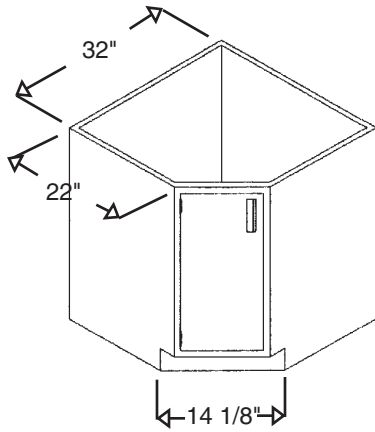

CORNER BASE CABINET *Sitting/Desk Height*

Typical Dimensions

C2914-100(L)

C2914-100(R)

*(SHOWN WITH OPTIONAL
LAZY SUSAN INSTALLED)*

CORNER SINK BASE CABINETS *Sitting/Desk Height*

C2914-10S(L)

C2914-10S(R)

**C2914-10S(L)
Louvered**

**C2914-10S(R)
Louvered**

OPTIONAL LAZY SUSAN *(For corner base cabinets)*

**LS-29
LS-35**