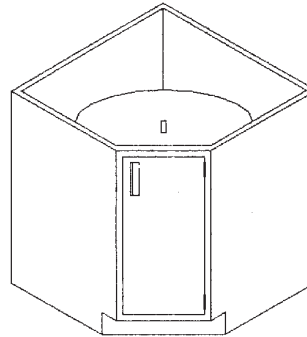

CORNER BASE CABINET *Sitting/Desk Height*

Typical Dimensions

C2914-100(L)

C2914-100(R)

*(SHOWN WITH OPTIONAL
LAZY SUSAN INSTALLED)*

CORNER SINK BASE CABINETS *Sitting/Desk Height*

C2914-10S(L)

C2914-10S(R)

**C2914-10S(L)
Louvered**

**C2914-10S(R)
Louvered**

OPTIONAL LAZY SUSAN *(For corner base cabinets)*

**LS-29
LS-35**