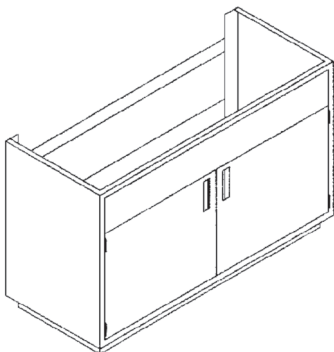

SINK AND FUME HOOD BASE CABINETS *Stand Up Height*

ALSO AVAILABLE IN SITTING/DESK HEIGHT

S
L
S
N

Sink Base
B3518-10S(R)
B3524-10S(R)

Sink Base
B3518-10S(L)
B3524-10S(L)

Sink Base
B3518-10S(R)
Louvered
B3524-10S(R)
Louvered

Sink Base
B3518-10S(L)
Louvered
B3524-10S(L)
Louvered

Hood Base
B3518-10P(R)
B3524-10P(R)

Hood Base
B3518-10P(L)
B3524-10P(L)

Sink Base
B3530-20S
B3536-20S
B3542-20S
B3548-20S
B3552-20S
B3558-20S

Sink Island Base
B3552-20SI
B3558-20SI

Sink Base
B3530-20S Louvered
B3536-20S Louvered
B3542-20S Louvered
B3548-20S Louvered
B3552-20S Louvered
B3558-20S Louvered

Hood Base
B3530-20P
B3536-20P
B3542-20P
B3548-20P
B3552-20P
B3558-20P

Hood Island Base
B3552-20PI
B3558-20PI