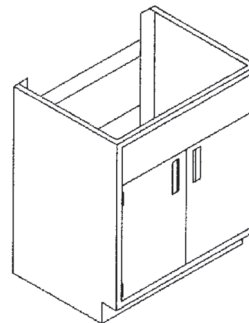

SINK AND FUME HOOD BASE CABINETS *Stand Up Height*

ALSO AVAILABLE IN SITTING/DESK HEIGHT

S
L
S
N

Sink Base
B3518-10S(R)
B3524-10S(R)

Sink Base
B3518-10S(L)
B3524-10S(L)

Sink Base
B3518-10S(R)
Louvered
B3524-10S(R)
Louvered

Sink Base
B3518-10S(L)
Louvered
B3524-10S(L)
Louvered

Hood Base
B3518-10P(R)
B3524-10P(R)

Hood Base
B3518-10P(L)
B3524-10P(L)

Sink Base
B3530-20S
B3536-20S
B3542-20S
B3548-20S
B3552-20S
B3558-20S

Sink Island Base
B3552-20SI
B3558-20SI

Sink Base
B3530-20S Louvered
B3536-20S Louvered
B3542-20S Louvered
B3548-20S Louvered
B3552-20S Louvered
B3558-20S Louvered

Hood Base
B3530-20P
B3536-20P
B3542-20P
B3548-20P
B3552-20P
B3558-20P

Hood Island Base
B3552-20PI
B3558-20PI