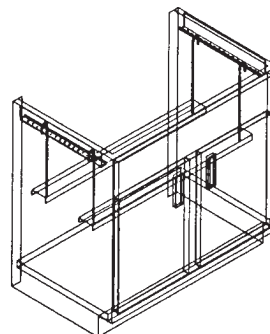

SINK AND FUME HOOD BASE CABINETS *Stand Up Height*

ALSO AVAILABLE IN SITTING/DESK HEIGHT

S
L
S
N

Sink Base
B3518-10S(R)
B3524-10S(R)

Sink Base
B3518-10S(L)
B3524-10S(L)

Sink Base
B3518-10S(R)
Louvered
B3524-10S(R)
Louvered

Sink Base
B3518-10S(L)
Louvered
B3524-10S(L)
Louvered

Hood Base
B3518-10P(R)
B3524-10P(R)

Hood Base
B3518-10P(L)
B3524-10P(L)

Sink Base
B3530-20S
B3536-20S
B3542-20S
B3548-20S
B3552-20S
B3558-20S

Sink Island Base
B3552-20SI
B3558-20SI

Sink Base
B3530-20S Louvered
B3536-20S Louvered
B3542-20S Louvered
B3548-20S Louvered
B3552-20S Louvered
B3558-20S Louvered

Hood Base
B3530-20P
B3536-20P
B3542-20P
B3548-20P
B3552-20P
B3558-20P

Hood Island Base
B3552-20PI
B3558-20PI