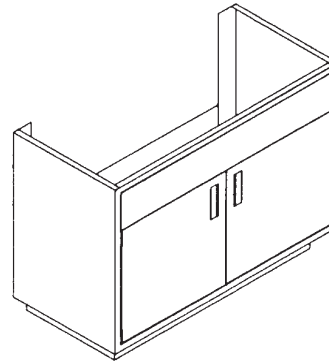

SINK AND FUME HOOD BASE CABINETS *Stand Up Height*

ALSO AVAILABLE IN SITTING/DESK HEIGHT

S
L
S
N

Sink Base
B3518-10S(R)
B3524-10S(R)

Sink Base
B3518-10S(L)
B3524-10S(L)

Sink Base
B3518-10S(R)
Louvered
B3524-10S(R)
Louvered

Sink Base
B3518-10S(L)
Louvered
B3524-10S(L)
Louvered

Hood Base
B3518-10P(R)
B3524-10P(R)

Hood Base
B3518-10P(L)
B3524-10P(L)

Sink Base
B3530-20S
B3536-20S
B3542-20S
B3548-20S
B3552-20S
B3558-20S

Sink Island Base
B3552-20SI
B3558-20SI

Sink Base
B3530-20S Louvered
B3536-20S Louvered
B3542-20S Louvered
B3548-20S Louvered
B3552-20S Louvered
B3558-20S Louvered

Hood Base
B3530-20P
B3536-20P
B3542-20P
B3548-20P
B3552-20P
B3558-20P

Hood Island Base
B3552-20PI
B3558-20PI