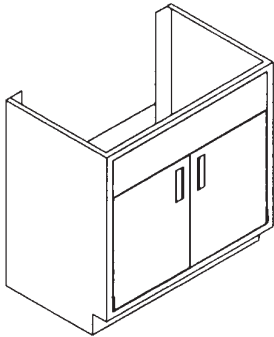

SINK AND FUME HOOD BASE CABINETS *Stand Up Height*

ALSO AVAILABLE IN SITTING/DESK HEIGHT

S
L
S
N

Sink Base
B3518-10S(R)
B3524-10S(R)

Sink Base
B3518-10S(L)
B3524-10S(L)

Sink Base
B3518-10S(R)
Louvered
B3524-10S(R)
Louvered

Sink Base
B3518-10S(L)
Louvered
B3524-10S(L)
Louvered

Hood Base
B3518-10P(R)
B3524-10P(R)

Hood Base
B3518-10P(L)
B3524-10P(L)

Sink Base
B3530-20S
B3536-20S
B3542-20S
B3548-20S
B3552-20S
B3558-20S

Sink Island Base
B3552-20SI
B3558-20SI

Sink Base
B3530-20S Louvered
B3536-20S Louvered
B3542-20S Louvered
B3548-20S Louvered
B3552-20S Louvered
B3558-20S Louvered

Hood Base
B3530-20P
B3536-20P
B3542-20P
B3548-20P
B3552-20P
B3558-20P

Hood Island Base
B3552-20PI
B3558-20PI