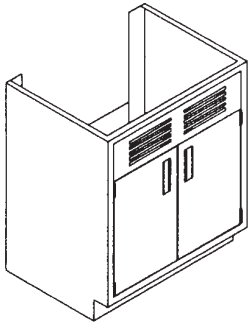

SINK AND FUME HOOD BASE CABINETS *Stand Up Height*

ALSO AVAILABLE IN SITTING/DESK HEIGHT

S
L
S
N

Sink Base
B3518-10S(R)
B3524-10S(R)

Sink Base
B3518-10S(L)
B3524-10S(L)

Sink Base
B3518-10S(R)
Louvered
B3524-10S(R)
Louvered

Sink Base
B3518-10S(L)
Louvered
B3524-10S(L)
Louvered

Hood Base
B3518-10P(R)
B3524-10P(R)

Hood Base
B3518-10P(L)
B3524-10P(L)

Sink Base
B3530-20S
B3536-20S
B3542-20S
B3548-20S
B3552-20S
B3558-20S

Sink Island Base
B3552-20SI
B3558-20SI

Sink Base
B3530-20S Louvered
B3536-20S Louvered
B3542-20S Louvered
B3548-20S Louvered
B3552-20S Louvered
B3558-20S Louvered

Hood Base
B3530-20P
B3536-20P
B3542-20P
B3548-20P
B3552-20P
B3558-20P

Hood Island Base
B3552-20PI
B3558-20PI