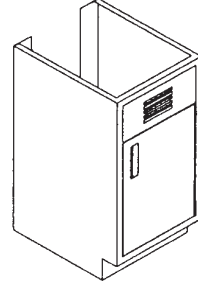

SINK AND FUME HOOD BASE CABINETS *Stand Up Height*

ALSO AVAILABLE IN SITTING/DESK HEIGHT

S
L
S
N

Sink Base
B3518-10S(R)
B3524-10S(R)

Sink Base
B3518-10S(L)
B3524-10S(L)

Sink Base
B3518-10S(R)
Louvered
B3524-10S(R)
Louvered

Sink Base
B3518-10S(L)
Louvered
B3524-10S(L)
Louvered

Hood Base
B3518-10P(R)
B3524-10P(R)

Hood Base
B3518-10P(L)
B3524-10P(L)

Sink Base
B3530-20S
B3536-20S
B3542-20S
B3548-20S
B3552-20S
B3558-20S

Sink Island Base
B3552-20SI
B3558-20SI